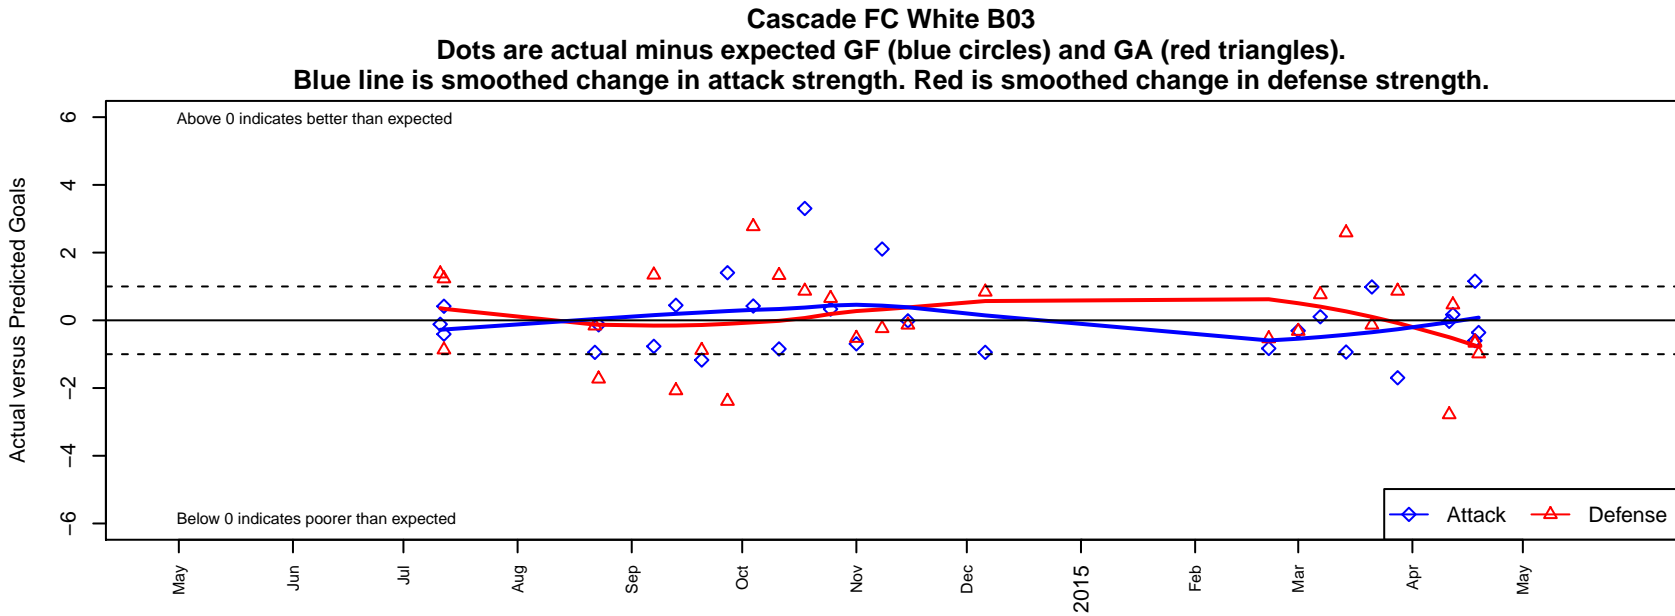

# Cascade FC White B03

Cascade FC  
 North Bend, WA  
 B03 total strength=-59  
 attack=0.06 defense=0.04  
 fall league = PSPL Copa U11  
 spr league = Spr PSPL Copa U11

alt names used:  
 Cascade FC White  
 Cascade FC B03 White  
 Cascade FC White [B03]  
 Cascade FC B03 White  
 CASCADE FC B03 WHITE (WA)

Venues played:  
 2014 Seattle Cup BU11  
 2014 Xtreme Cup BU11  
 2014 PSPL Copa U11  
 2014 Spr PSPL Copa U11  
 2014 WA Cup BU11 Silver/Bronze U11

**attack and defense variance (black dot)  
relative to other teams  
and top 10 in region**