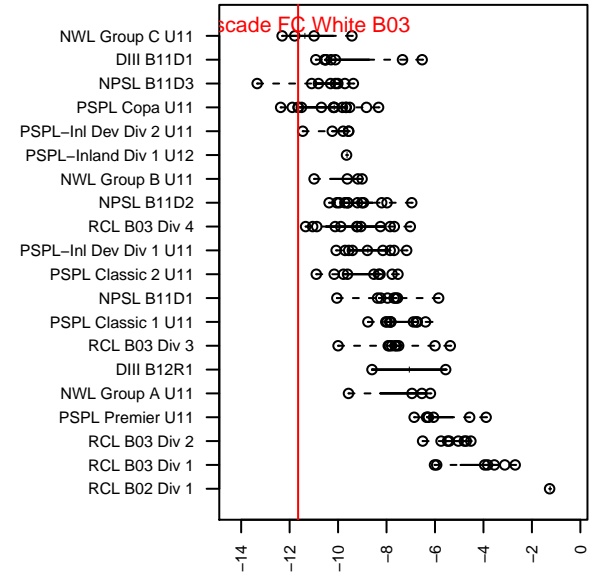

**attack and defense rating
relative to others at age
and all opponents in last 13 months**